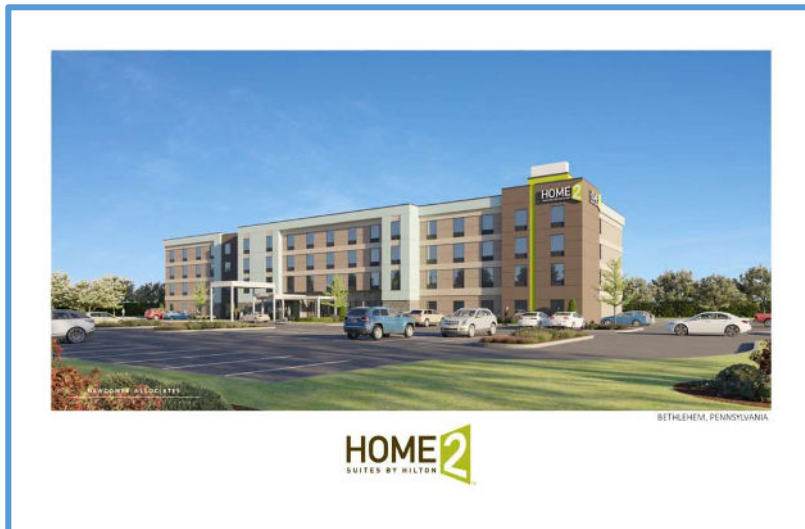

## Home2Suites opens on City Line Road

By: [Stacy Wescoe](#)  
July 19, 2023

The Joshi Hotel Group has announced the opening of Home2Suites by Hilton near the Lehigh Valley International Airport.

The 117-suite hotel at 2011 City Line Road, Bethlehem is also close to SteelStacks, Coca-Cola Park and multiple companies including B-Braun Medical. The hotel is also a short drive to Lehigh Valley Hospital – Muhlenberg.

The pet-friendly hotel was designed for travelers who want to maintain their normal routine, said Shantelle Williams, general manager of the hotel. She said the hotel is tech-focused and boasts many eco-friendly amenities.

“I am excited to bring the Home2 Extended Suites concept to the Lehigh Valley,” said Shantelle Williams, General Manager. “Our proximity to Lehigh Valley International Airport, and Coca Cola Park as well as beautiful views of Blue Mountain to the North and South Mountain to the South will make the Home2 Suites Allentown-Bethlehem Airport a home away from home for all travelers.”